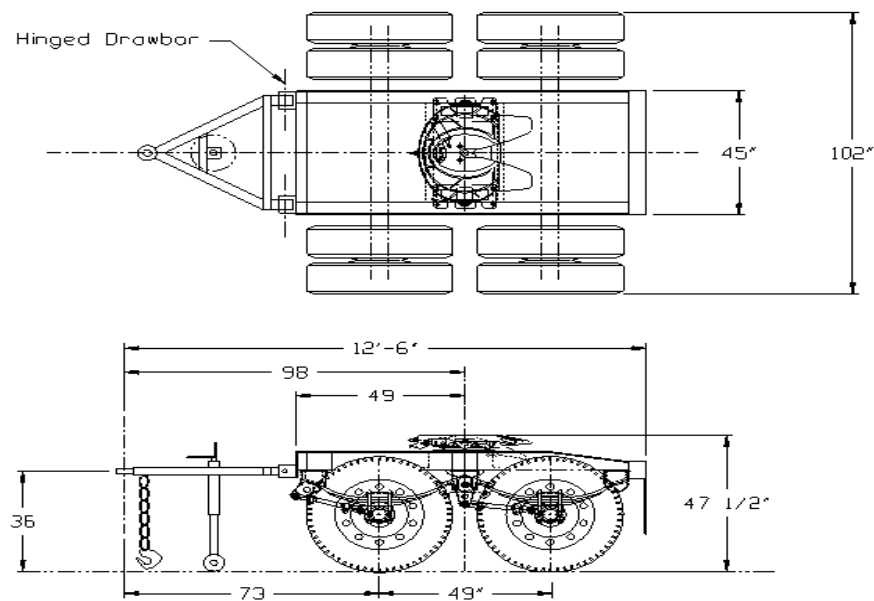

Raja Data
ADP-R1271-202H
R1271
10/11/2018 – Rev 00

Tandem Axle Converter Dolly
12'-6" OAL
Short Style - High Drawbar

Features:

- BC & WA Legal
- Holland Fifth Wheel
- Tandem Axles
- Spring Suspension
 - Landing Leg
 - Safety Chain