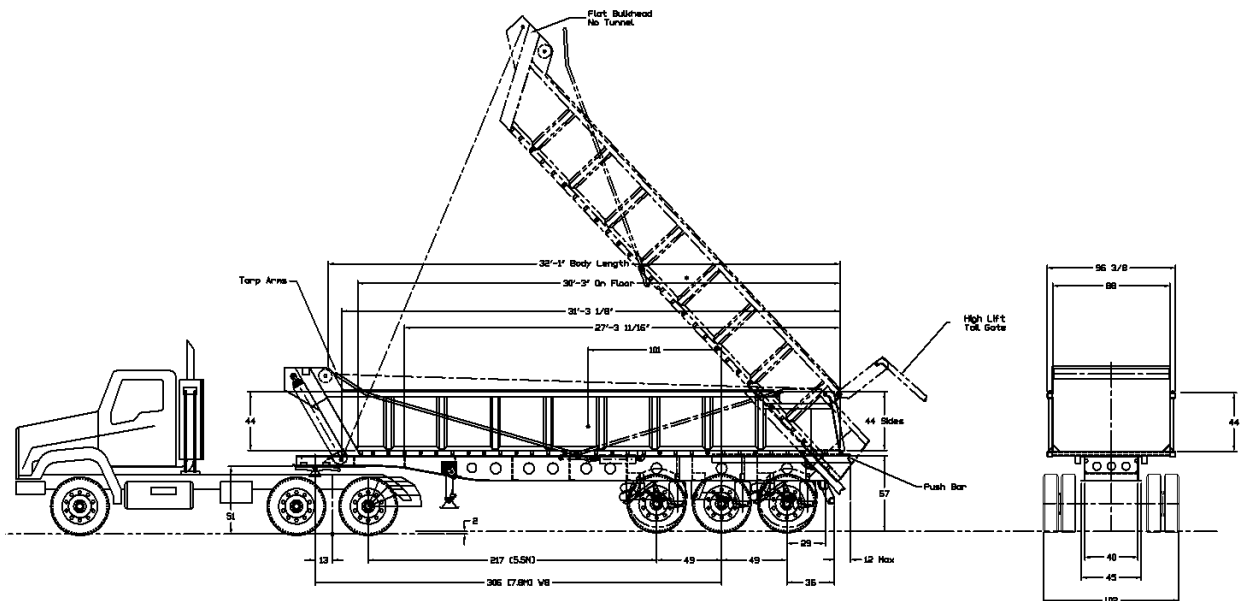

Raja Data
EDS-R1315-603
R1315
08/15/2018 – Rev 00

End Dump – 32FT
Tridem
2427 ft³ Loading

Features:

- 30Ft x 44In Sides
- Air Ride Suspension
- Hardox Inner Lining
 - Outside Hoist
- Ribbed Reinforced Sides

Options:

- Lift Axles
- Plywood Inner Lining
- Various Lengths Available
- Weight Scale
- Tandem or Tridem Axle Config.