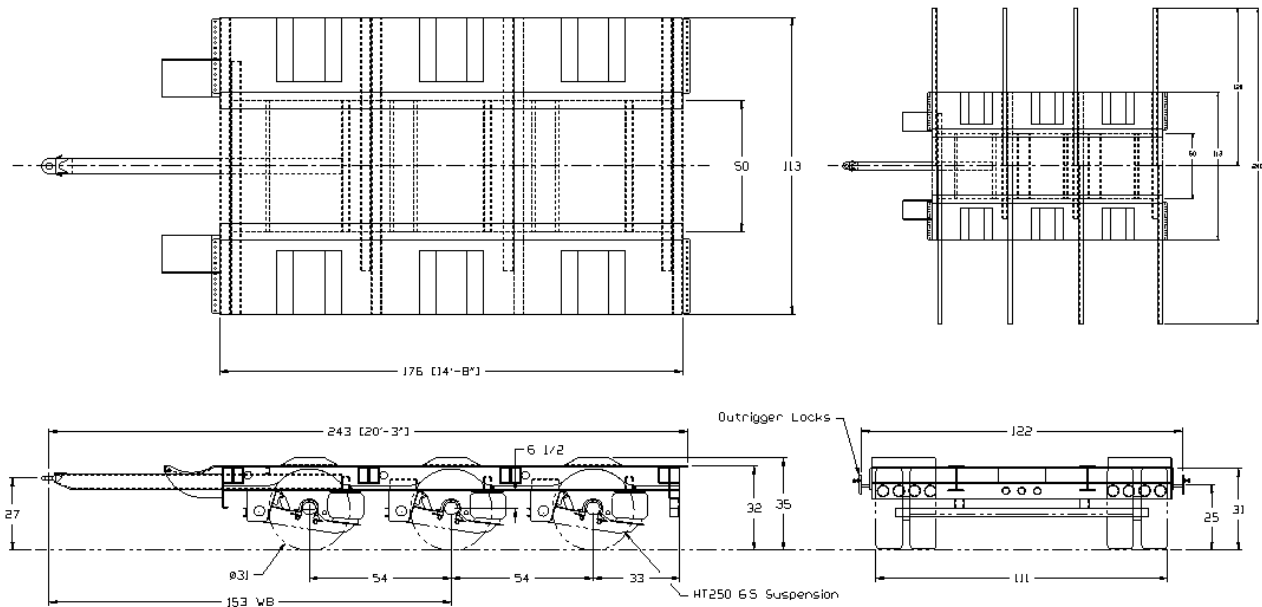

Raja Data
HMP-R2443-503
R2443
08/15/2018 – Rev 00

House Mover Pintle - Dolly
20FT OAL
w/ Full Width Outriggers

Features:

- BC & WA Legal
- Tubular Full Width Outriggers
- T&G Fir Decking or Checkered Plate Decking
- Hendrickson HT250 Suspension

Options:

- D-Rings as Required
- Strobe Lights as Required
- Winches as Required
- Vehicle Ramp Extension Available