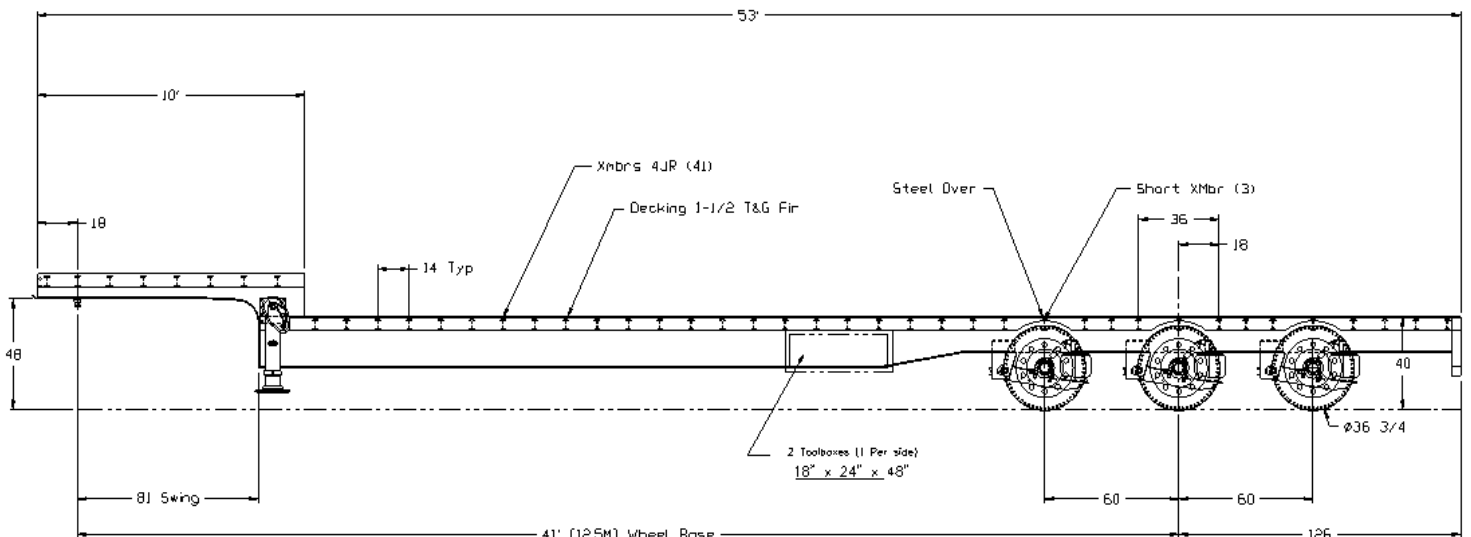

Raja Data
SDS-R2800-603
R2800
08/15/2018 – Rev 00

Flat Deck Step – 53 FT

Tridem
40 Tons

Features:

- BC / Alberta Legal
- Hendrickson HT250 Suspension
- Holland Mark V landing Gear
- 2"x6" T&G Decking

Options:

- Rub Rail w/ Stake Pockets
- Winches as Required