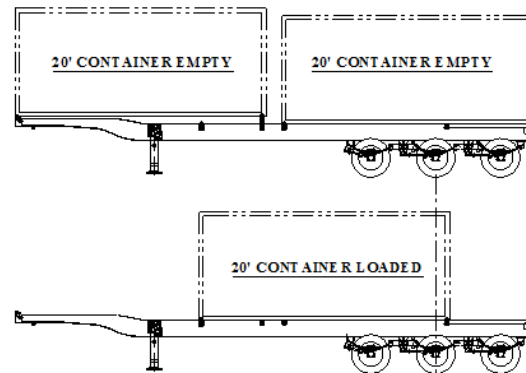

Raja Data
CCE-R30034-603
R30034
08/01/2018 – Rev 00

Raja Combo Chassis – 40FT-7IN

Sliding Tridem Suspension
Multiple Container Lengths

Features:

- 1-20', 2-20' (empty), 1-40', & 1-45' Containers
- 12-Point Container Lock Set Up
- Adjustable Container Lock Set Up
- Hutch 9700 Series Suspension
- Holland Landing Gear
- Flip Down Lock System for Dock Loading