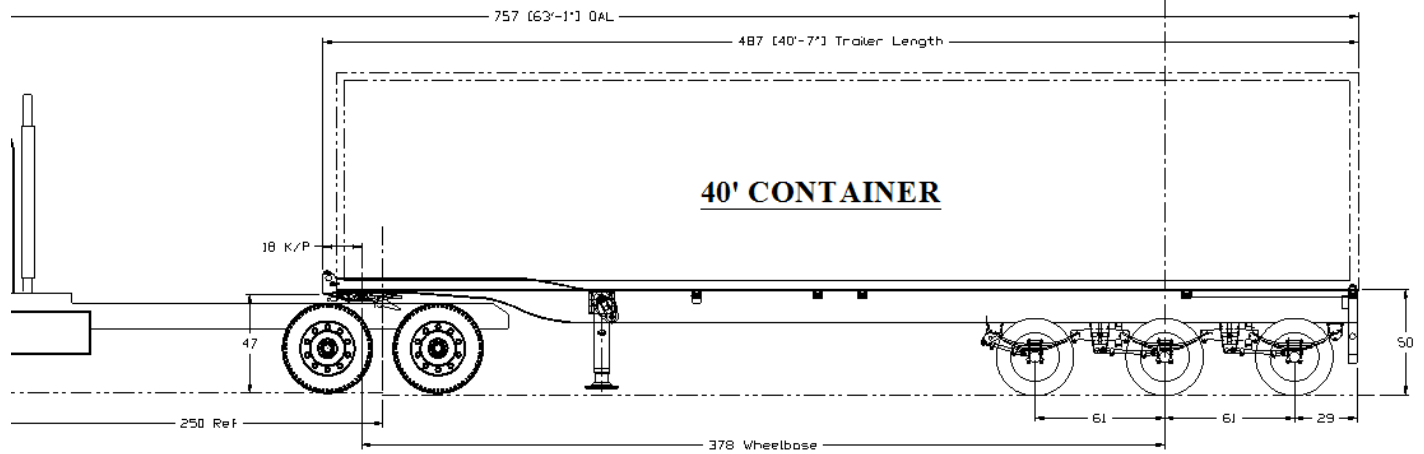

Raja Data
CCE-R30034-603
R30034
08/01/2018 – Rev 00

Raja Combo Chassis – 40FT-7IN

Sliding Tridem Suspension
Multiple Container Lengths

Features:

- 1-20', 2-20' (empty), 1-40', & 1-45' Containers
- 12-Point Container Lock Set Up
- Adjustable Container Lock Set Up
- Hutch 9700 Series Suspension
- Holland Landing Gear
- Flip Down Lock System for Dock Loading