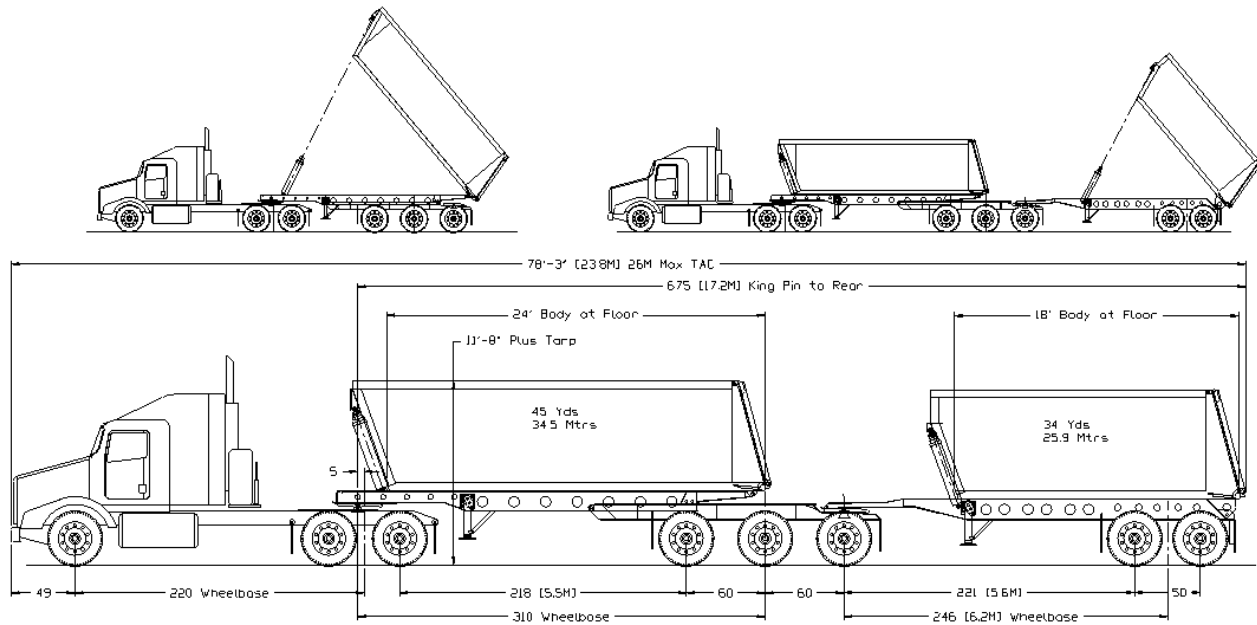

Raja Data
EDB-R1184-832
R1184
10/19/2018 – Rev 00

End Dump BTrain
24' Lead, 18' Rear Boxes
Tridem / Tandem

Features:

- BC / Alberta Legal
- Tub Style
- Hardox Inner Lining
- Jack Knife Unloading
- Manual Tarp

Options:

- Lift Axles
- Weigh Scale
- High Lift Tail Gate
- Batch Gates