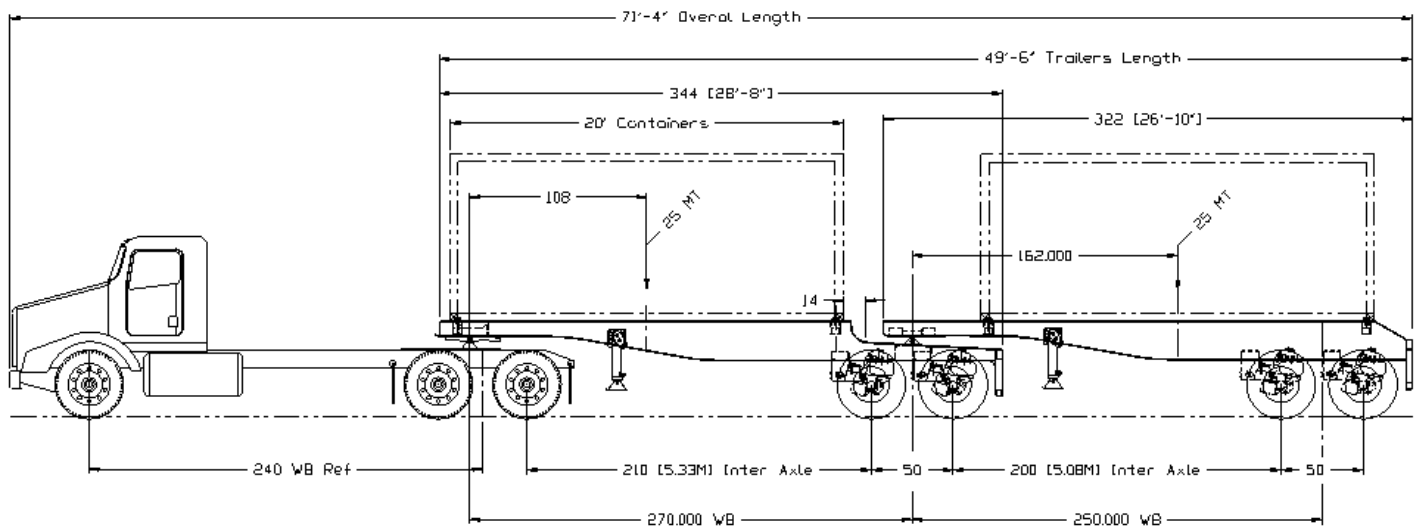

Raja Data
CCB-R2827-722
R2827
10/11/2018 – Rev 00

Container Chassis B-Train – 2-20'
50 Ton Configuration
Tandem / Tandem

Features:

- 2-20' (Heavy) Containers
- 8-Point Container Lock Set Up Lead and Rear
- Adjustable Container Lock Set Up
- Hutch 9700 Series Suspension
- Holland Landing Gear
- Holland Fifth Wheel