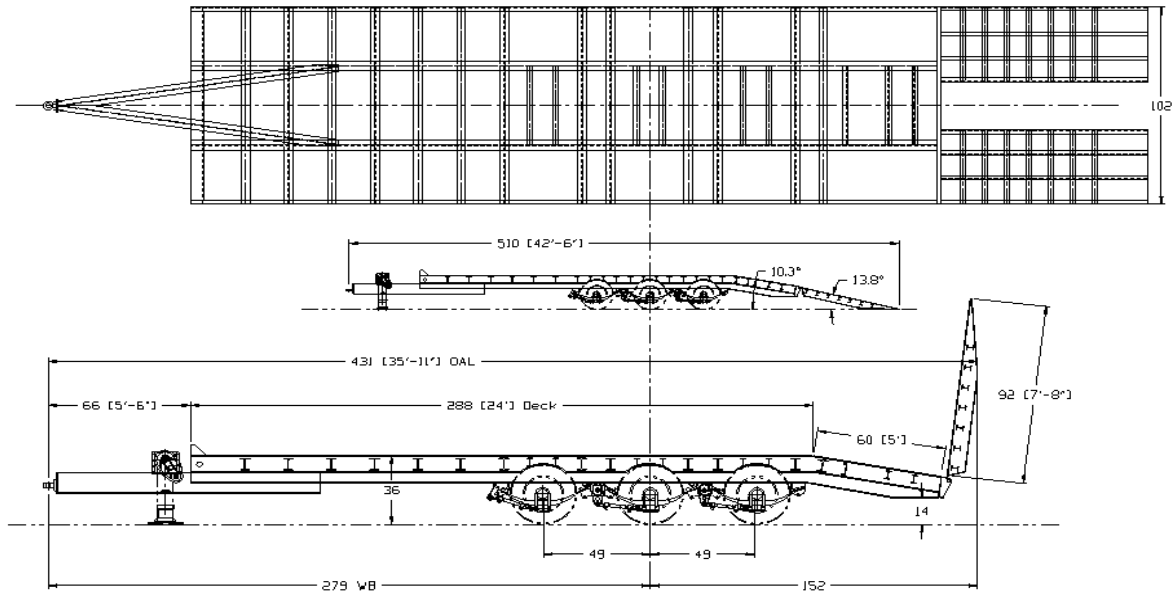

Raja Data
RLP-R30010-603
R230010
10/19/2018 – Rev 00

Rear Loader Tag – 36ft
Tridem
24' Deck, Air Assisted Ramps

Features:

- Low Loading Angle
- Beavertail Available
- Air Assisted Ramps
- T&G Fir Decks
- Tridem Spring Suspension
- 20/25/30 Ton Ratings Available

Options:

- Single or Full Width Ramps
- Multiple Working Deck Lengths Available
 - Air Tilt Available
- Air or Spring Ride Available
- Grizzly Bars or Bar Grading
- Wide Load Lights