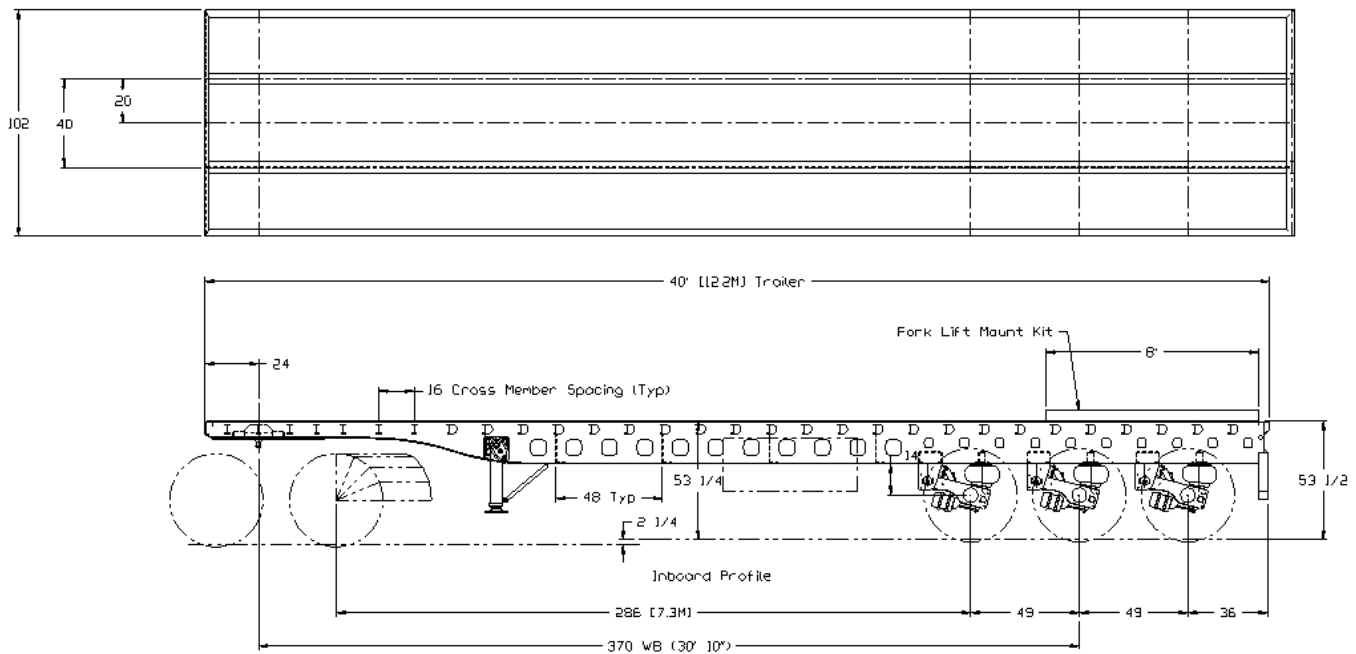

Raja Data
FDS-R1497-603
R1497
07/24/2018 – Rev 00

Flat Deck Semi Trailer
Single through Quad
28' to 53' Decks

Features:

- Multiple Provinces & States Legal
- 28' to 53' Working Deck Lengths
- Single to Quad Configurations
- Intraxx AAT23K Suspension
- Watson & Chalin TL1300 Drop Axle (If Applicable)
- Holland Landing Gear and Fifth Wheel

Options:

- Steel or Aluminum Rims
- Aluminum Toolboxes
- Winches / J-Hooks
- Tire Maxx Pro Inflation System
- Moffet Attachment Available
- T&G Fir or Hardox Decking