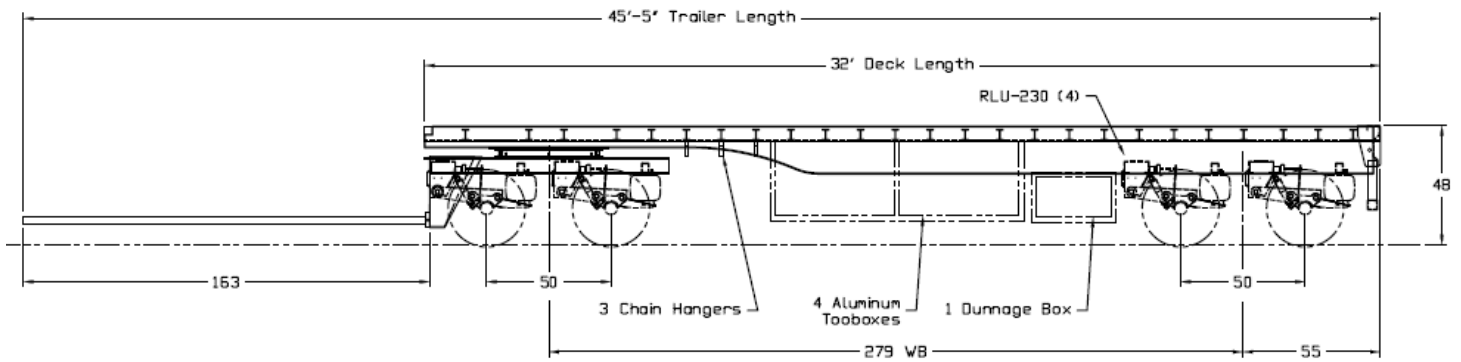

Raja Data
FDF-R2686-722
R2686
07/24/2018 – Rev 00

Flat Deck Wagon – 45 ft 5 in
Tandem Turntable / Tandem
32 ft Deck

Features:

- BC & Alberta Legal
- A-Frame Trailing Arm
- Holland Turntable
- T&G Fir Decks
- Intraxx AAT23K Suspension
- Holland Landing Gear and Fifth Wheel