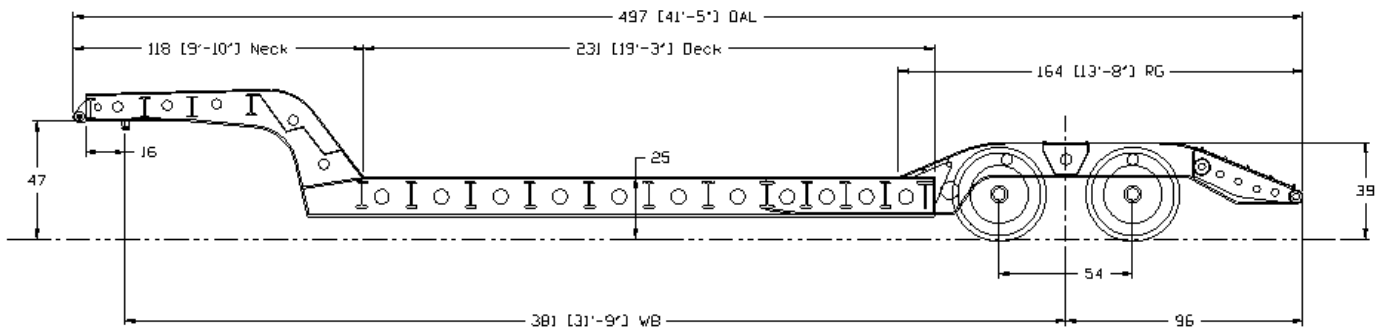

Raja Data
LBR-R30090-502
R30090
10/19/2018 – Rev 00

40 Ton Lowbed w/ Fixed GN
Tandem – 40 Ton
41Ft-5In OAL

Features:

- TAC Legal
- 40 Ton Capacity
- Low Profile Design
- Open Wheels
- Side Load / Rear Load Capable

Options:

- Variable Deck Lengths
- Variable Tire Sizing
- Grizzly Bars
- Loading Options